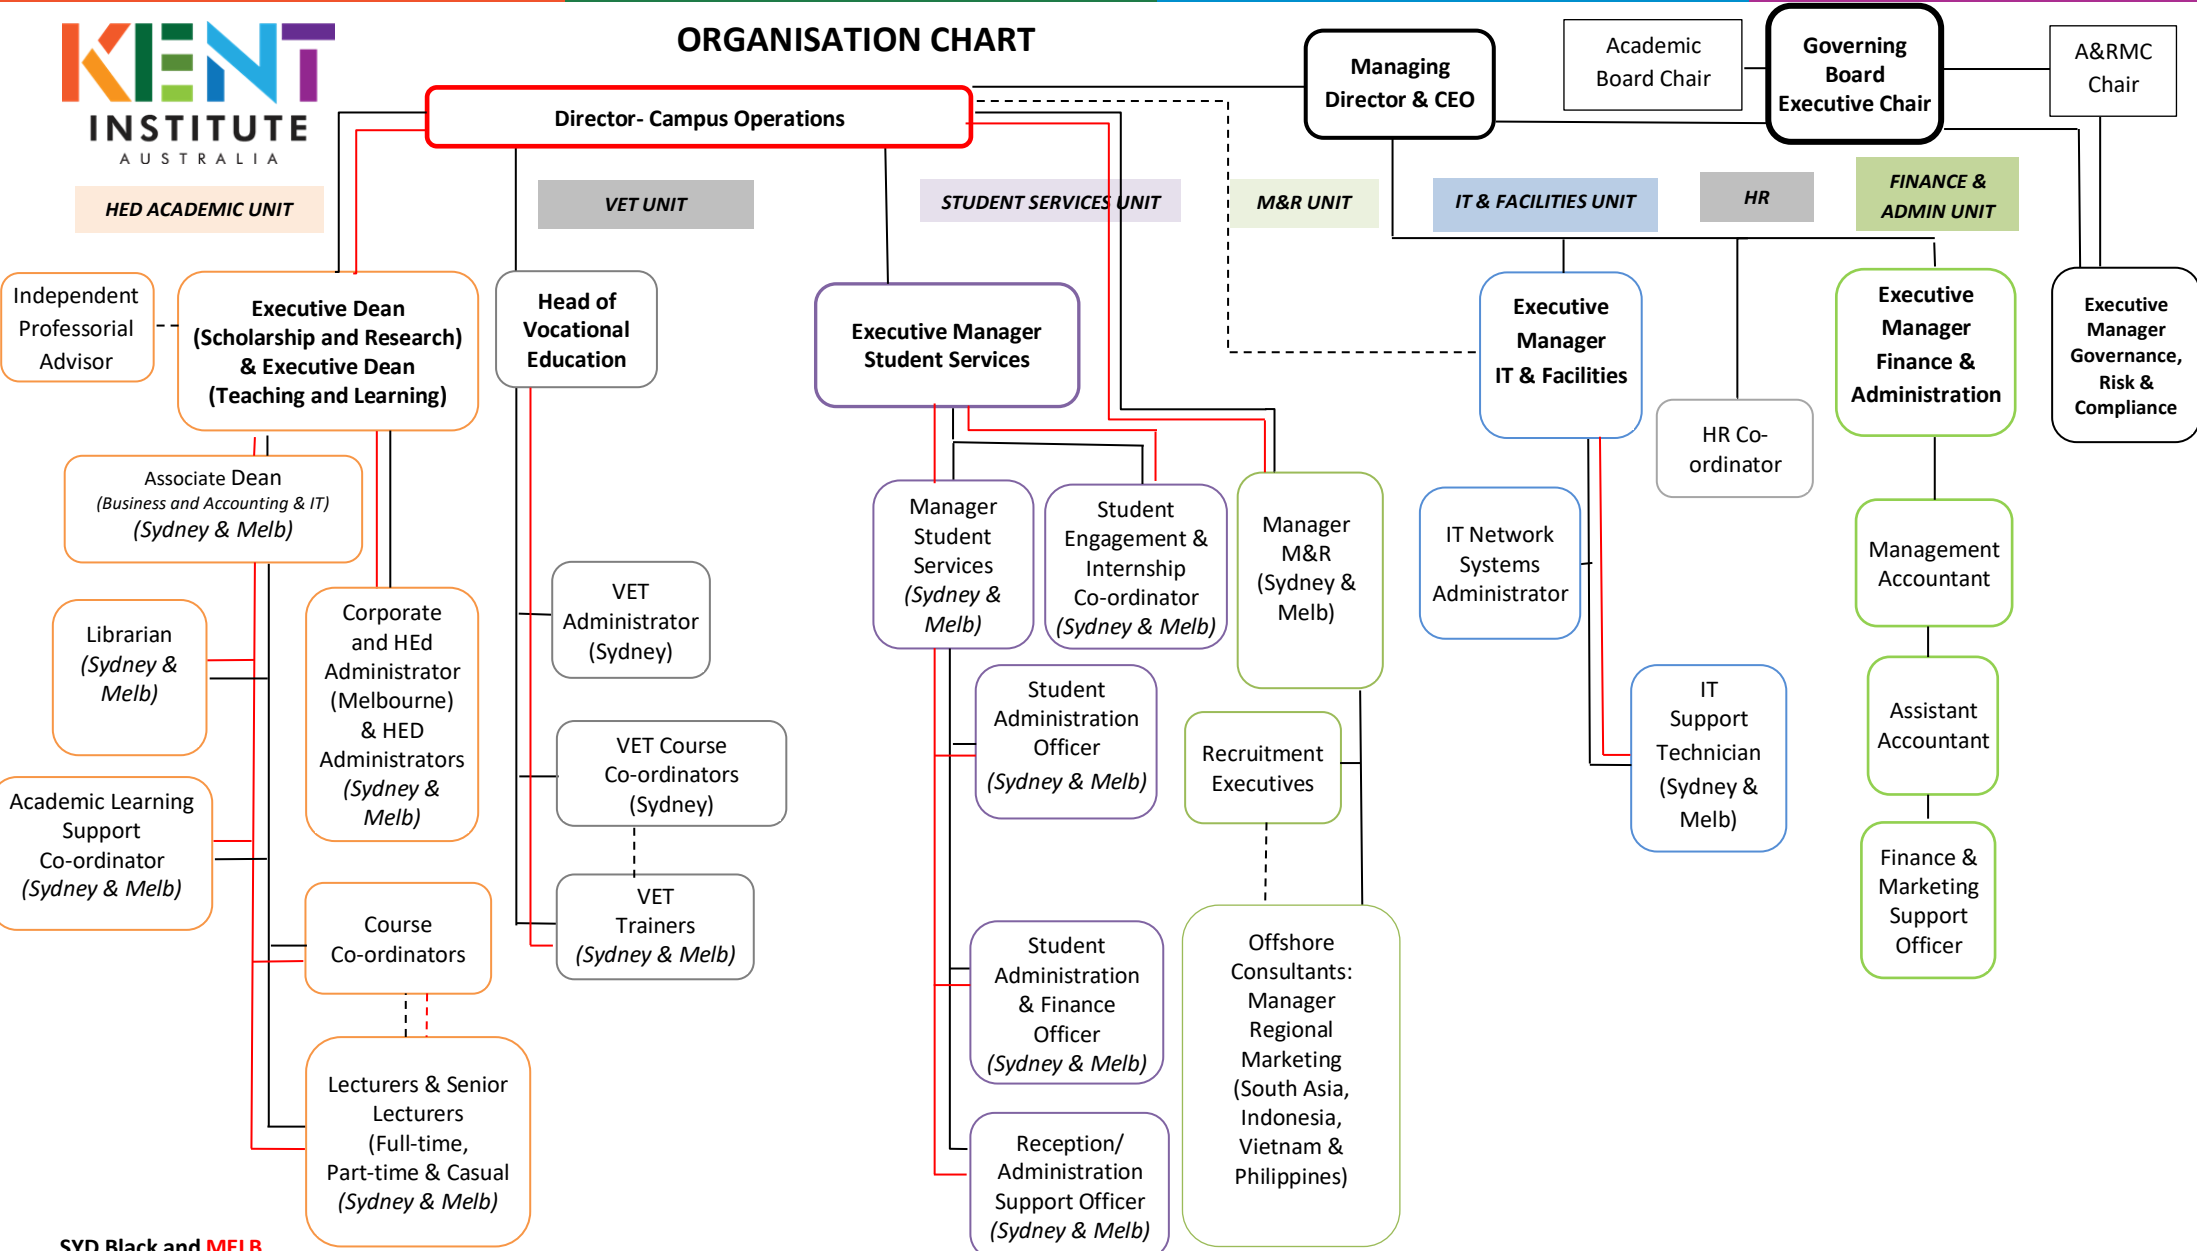

# ORGANISATION CHART

SYD Black and MELB  
Red Academic reporting lines

**\*\*Bold Type denotes – Senior Management Group**